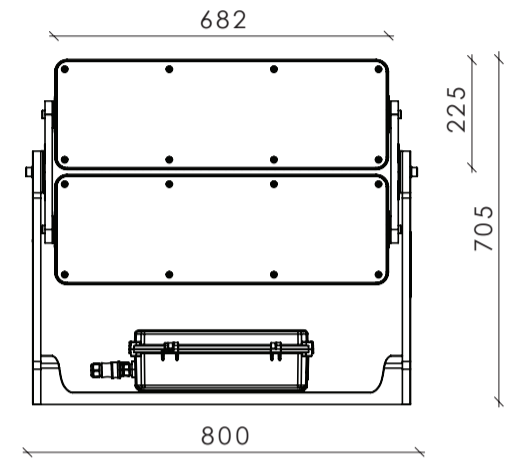

VIZULO

Dimensions | Izmēri | Размеры

EAGLE 2 heads

Basic

Standard

Dimensions with DELTA driver

Premium

Dimensions with DELTA driver