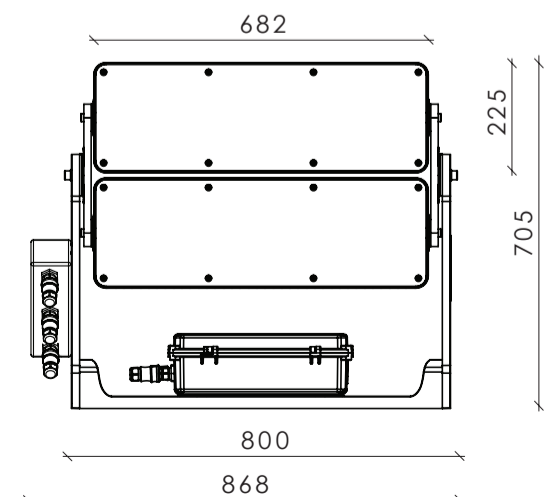

VIZULO

Dimensions | Izmēri | Размеры

EAGLE 2 heads

Basic

Standard

Dimensions with DELTA driver

Premium

Dimensions with DELTA driver