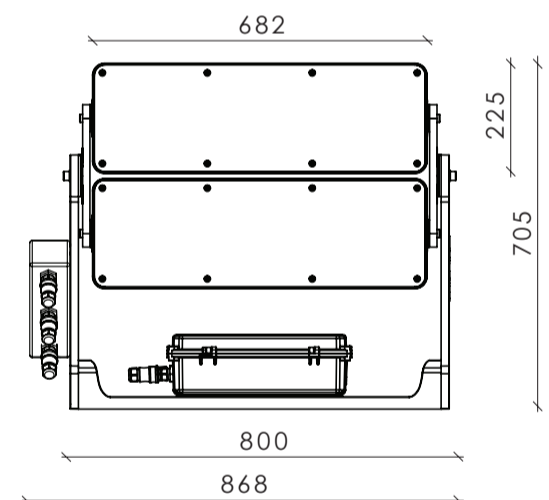

VIZULO

Dimensions | Izmēri | Размеры

EAGLE 2 heads

Basic

Standard

Dimensions with DELTA driver

Premium

Dimensions with DELTA driver