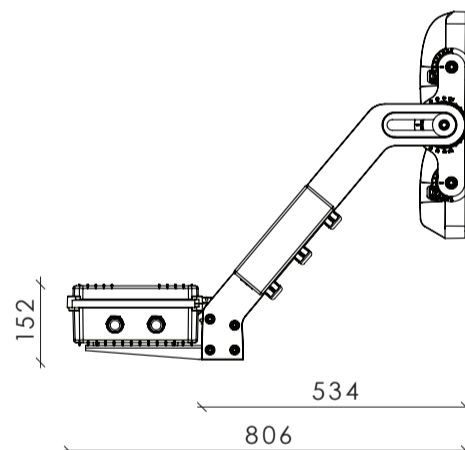

VIZULO

Dimensions | Izmēri | Размеры

EAGLE 2 heads

Basic

Standard

Dimensions with DELTA driver

Premium

Dimensions with DELTA driver