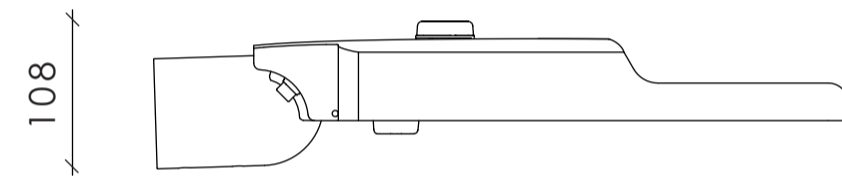

VIZULO

Dimensions | Izmēri | Размеры

MICRO MARTIN smooth

Dimensions with RF antenna

Dimensions with 2 Zhaga connectors

Dimensions with adjustable console $\pm 90^\circ$, 60 mm

Dimensions with adjustable console $\pm 90^\circ$, 76 mm