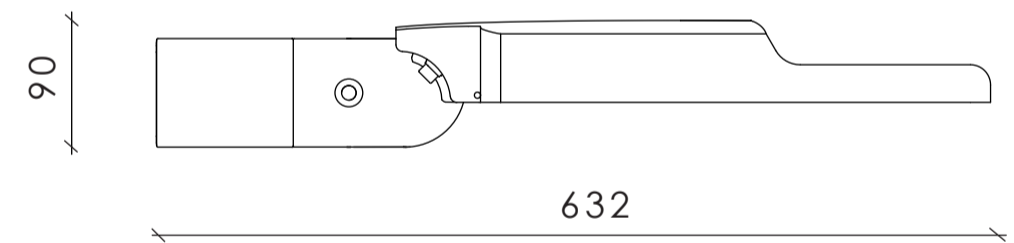

VIZULO

Dimensions | Izmēri | Размеры

MICRO MARTIN smooth

Dimensions with RF antenna

Dimensions with 2 Zhaga connectors

Dimensions with adjustable console $\pm 90^\circ$, 60 mm

Dimensions with adjustable console $\pm 90^\circ$, 76 mm