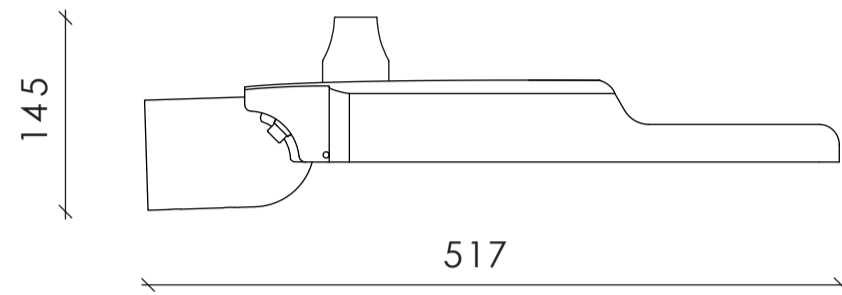

VIZULO

Dimensions | Izmēri | Размеры

MICRO MARTIN smooth

Dimensions with RF antenna

Dimensions with 2 Zhaga connectors

Dimensions with adjustable console $\pm 90^\circ$, 60 mm

Dimensions with adjustable console $\pm 90^\circ$, 76 mm