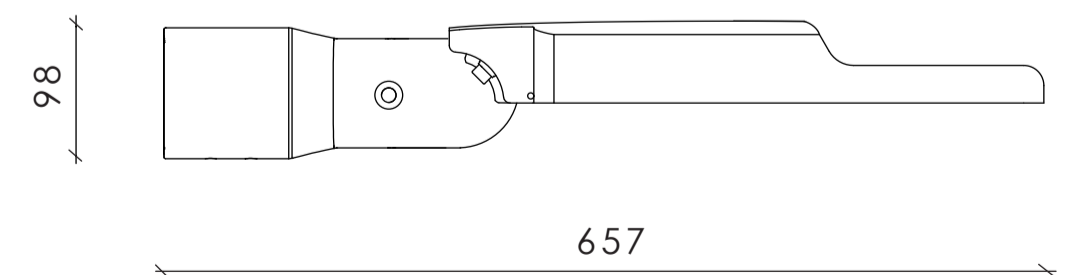

VIZULO

Dimensions | Izmēri | Размеры

MICRO MARTIN smooth

Dimensions with RF antenna

Dimensions with 2 Zhaga connectors

Dimensions with adjustable console $\pm 90^\circ$, 60 mm

Dimensions with adjustable console $\pm 90^\circ$, 76 mm