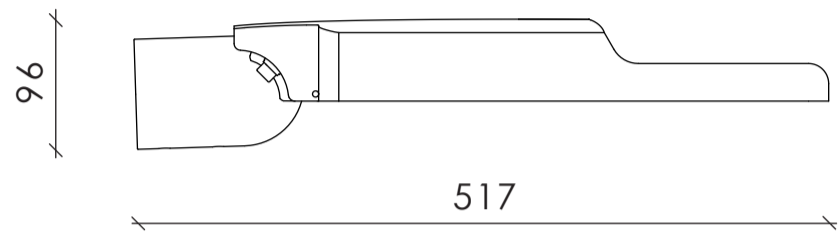

VIZULO

Dimensions | Izmēri | Размеры

MICRO MARTIN smooth

Dimensions with RF antenna

Dimensions with 2 Zhaga connectors

Dimensions with adjustable console $\pm 90^\circ$, 60 mm

Dimensions with adjustable console $\pm 90^\circ$, 76 mm