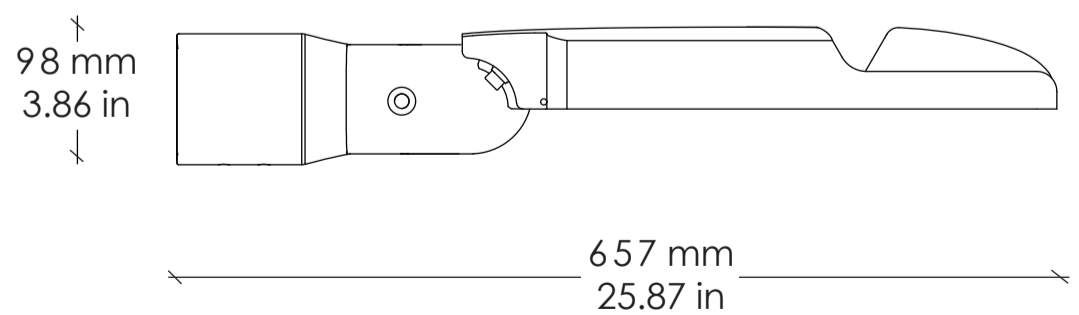

VIZULO

Dimensions

MICRO MARTIN with fins

Dimensions with RF antenna

Dimensions with 2 Zhaga connectors

Dimensions with adjustable console $\pm 90^\circ$, 60 mm / 2.36 in

Dimensions with adjustable console $\pm 90^\circ$, 76 mm / 2.99 in