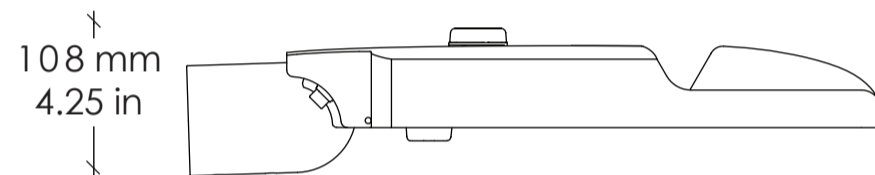

VIZULO

Dimensions

MICRO MARTIN with fins

Dimensions with RF antenna

Dimensions with 2 Zhaga connectors

Dimensions with adjustable console $\pm 90^\circ$, 60 mm / 2.36 in

Dimensions with adjustable console $\pm 90^\circ$, 76 mm / 2.99 in