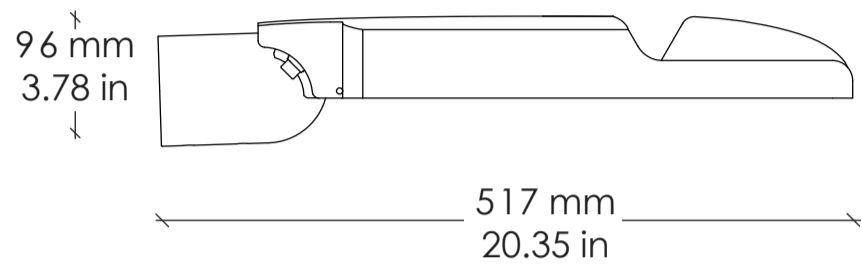

VIZULO

Dimensions

MICRO MARTIN with fins

Dimensions with RF antenna

Dimensions with 2 Zhaga connectors

Dimensions with adjustable console $\pm 90^\circ$, 60 mm / 2.36 in

Dimensions with adjustable console $\pm 90^\circ$, 76 mm / 2.99 in