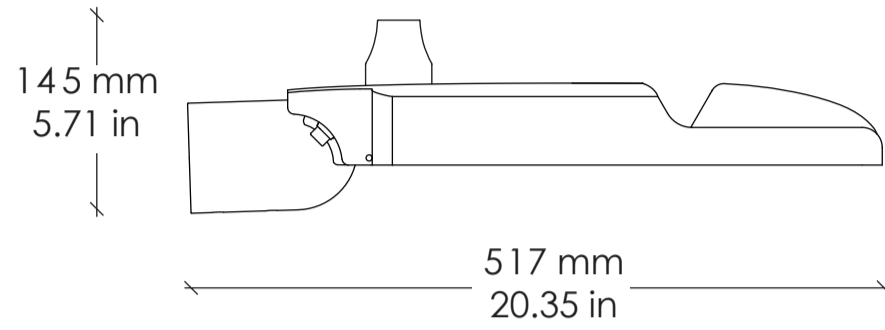

VIZULO

Dimensions

MICRO MARTIN with fins

Dimensions with RF antenna

Dimensions with 2 Zhaga connectors

Dimensions with adjustable console $\pm 90^\circ$, 60 mm / 2.36 in

Dimensions with adjustable console $\pm 90^\circ$, 76 mm / 2.99 in