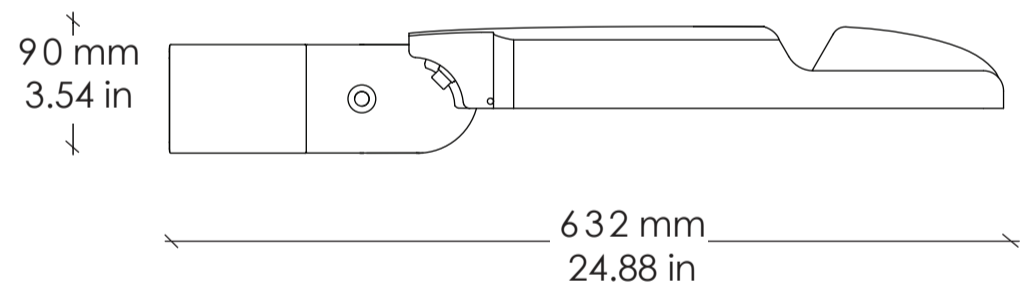

VIZULO

Dimensions

MICRO MARTIN with fins

Dimensions with RF antenna

Dimensions with 2 Zhaga connectors

Dimensions with adjustable console $\pm 90^\circ$, 60 mm / 2.36 in

Dimensions with adjustable console $\pm 90^\circ$, 76 mm / 2.99 in