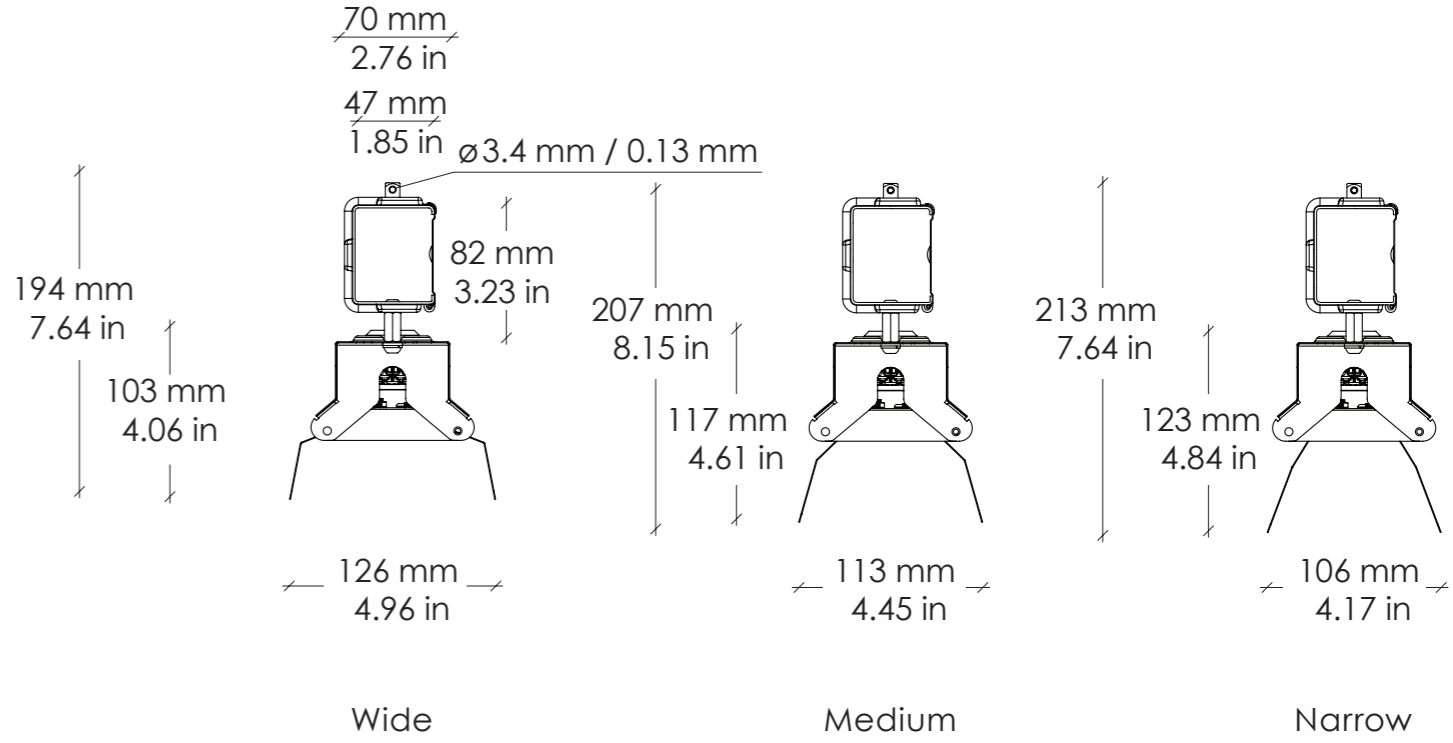

VIZULO

Dimensions OAK Gen2

OAK with Canalis

OAK with protection mesh