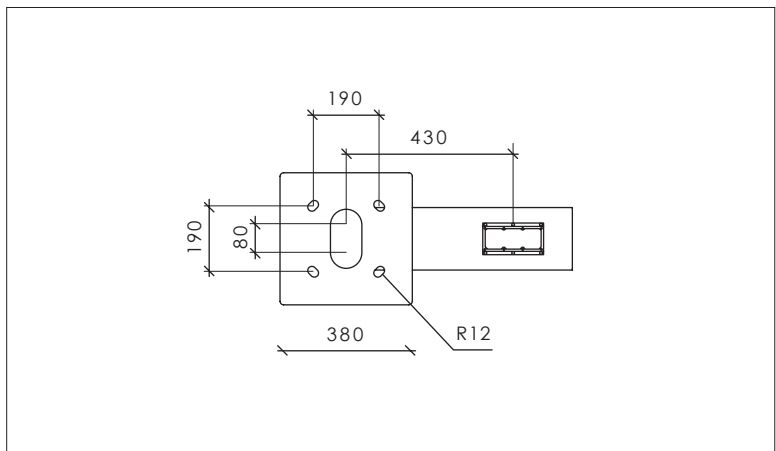

vizULO

WOODPECKER POLE

Woodpecker pole | D head

   Other colors available on request
RAL9005 DB703 RAL9006

Dimensions

Material

Non-alloy structural steel

Finishing

Galvanized + powder coating

Articles:

90000160 - Woodpecker pole, type D, 5100mm, RAL 9005

90000161 - Woodpecker pole, type D, 6100mm, RAL 9005

Optics

W01

W04

W05