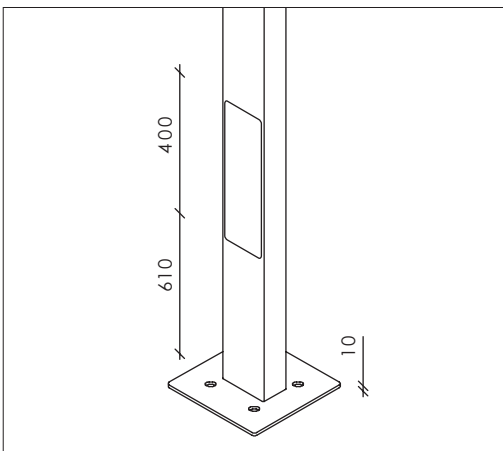

vizULO

WOODPECKER POLE

Woodpecker pole | D head

   Other colors available on request
RAL9005 DB703 RAL9006

Dimensions

Material

Non-alloy structural steel

Finishing

Galvanized + powder coating

Articles:

90000160 - Woodpecker pole, type D, 5100mm, RAL 9005

90000161 - Woodpecker pole, type D, 6100mm, RAL 9005

Optics

W01

W04

W05