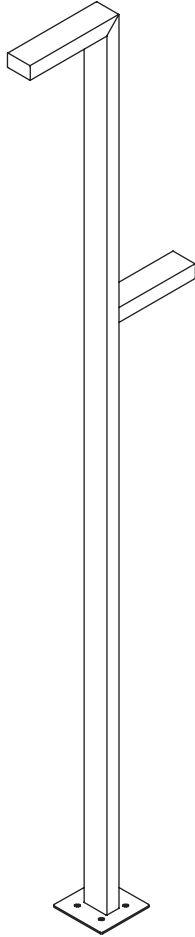

vizULO

WOODPECKER POLE

Woodpecker pole | D head

   Other colors available on request
RAL9005 DB703 RAL9006

Dimensions

Material

Non-alloy structural steel

Finishing

Galvanized + powder coating

Articles:

90000160 - Woodpecker pole, type D, 5100mm, RAL 9005

90000161 - Woodpecker pole, type D, 6100mm, RAL 9005

Optics

W01

W04

W05

W20

W22

W35

W50

W51

W54

W55

VIZULO