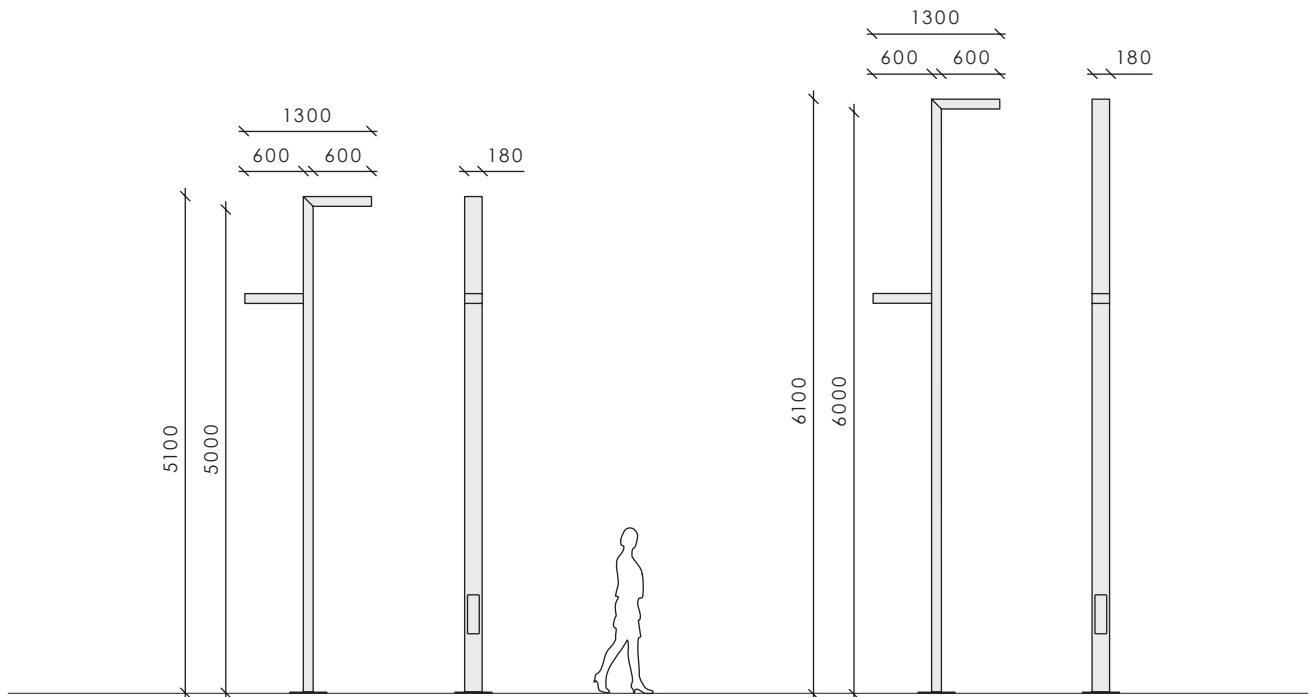

vizULO

WOODPECKER POLE

Woodpecker pole | D head

   Other colors available on request
RAL9005 DB703 RAL9006

Dimensions

Material

Non-alloy structural steel

Finishing

Galvanized + powder coating

Articles:

90000160 - Woodpecker pole, type D, 5100mm, RAL 9005

90000161 - Woodpecker pole, type D, 6100mm, RAL 9005

Optics

W01

W04

W05

W20

W22

W35

W50

W51

W54

W55

VIZULO