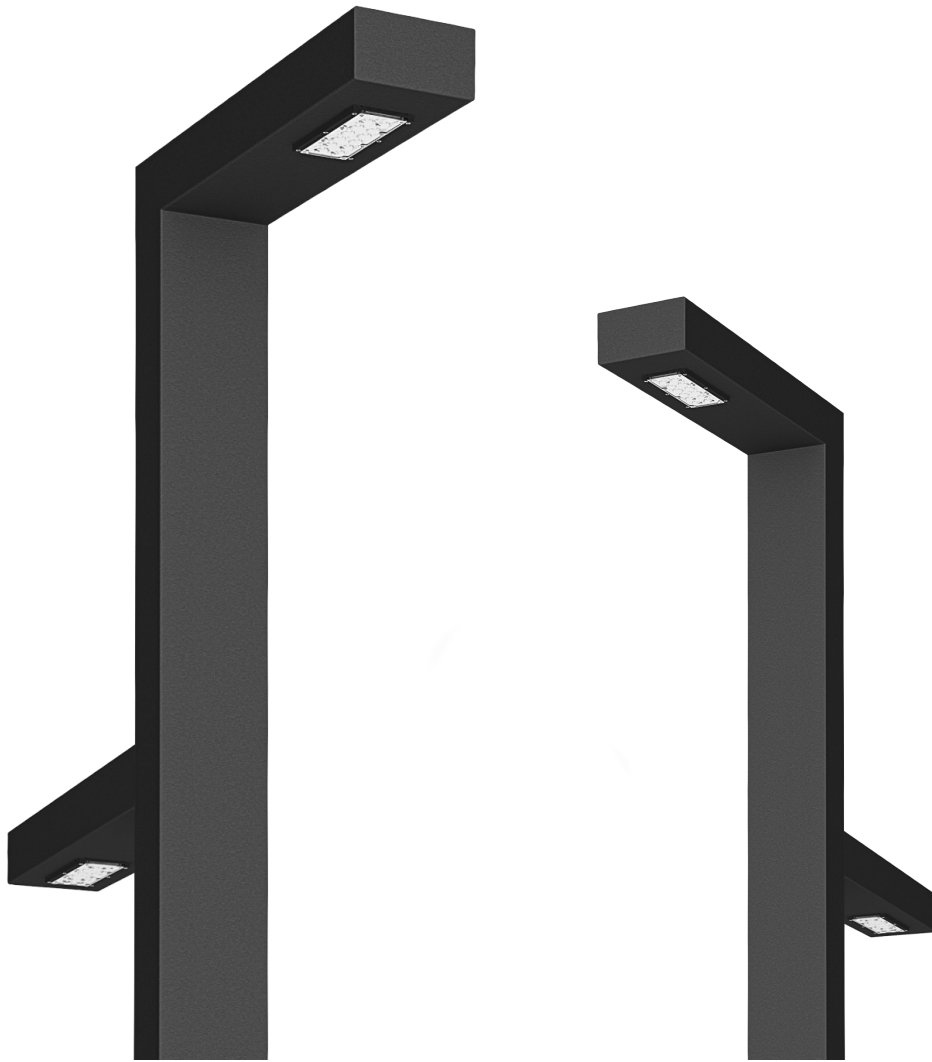

vizULO

WOODPECKER POLE

Woodpecker pole | D head

   Other colors available on request
RAL9005 DB703 RAL9006

Dimensions

Material

Non-alloy structural steel

Finishing

Galvanized + powder coating

Articles:

90000160 - Woodpecker pole, type D, 5100mm, RAL 9005

90000161 - Woodpecker pole, type D, 6100mm, RAL 9005

Optics

W01

W04

W05

W20

W22

W35

W50

W51

W54

W55

VIZULO