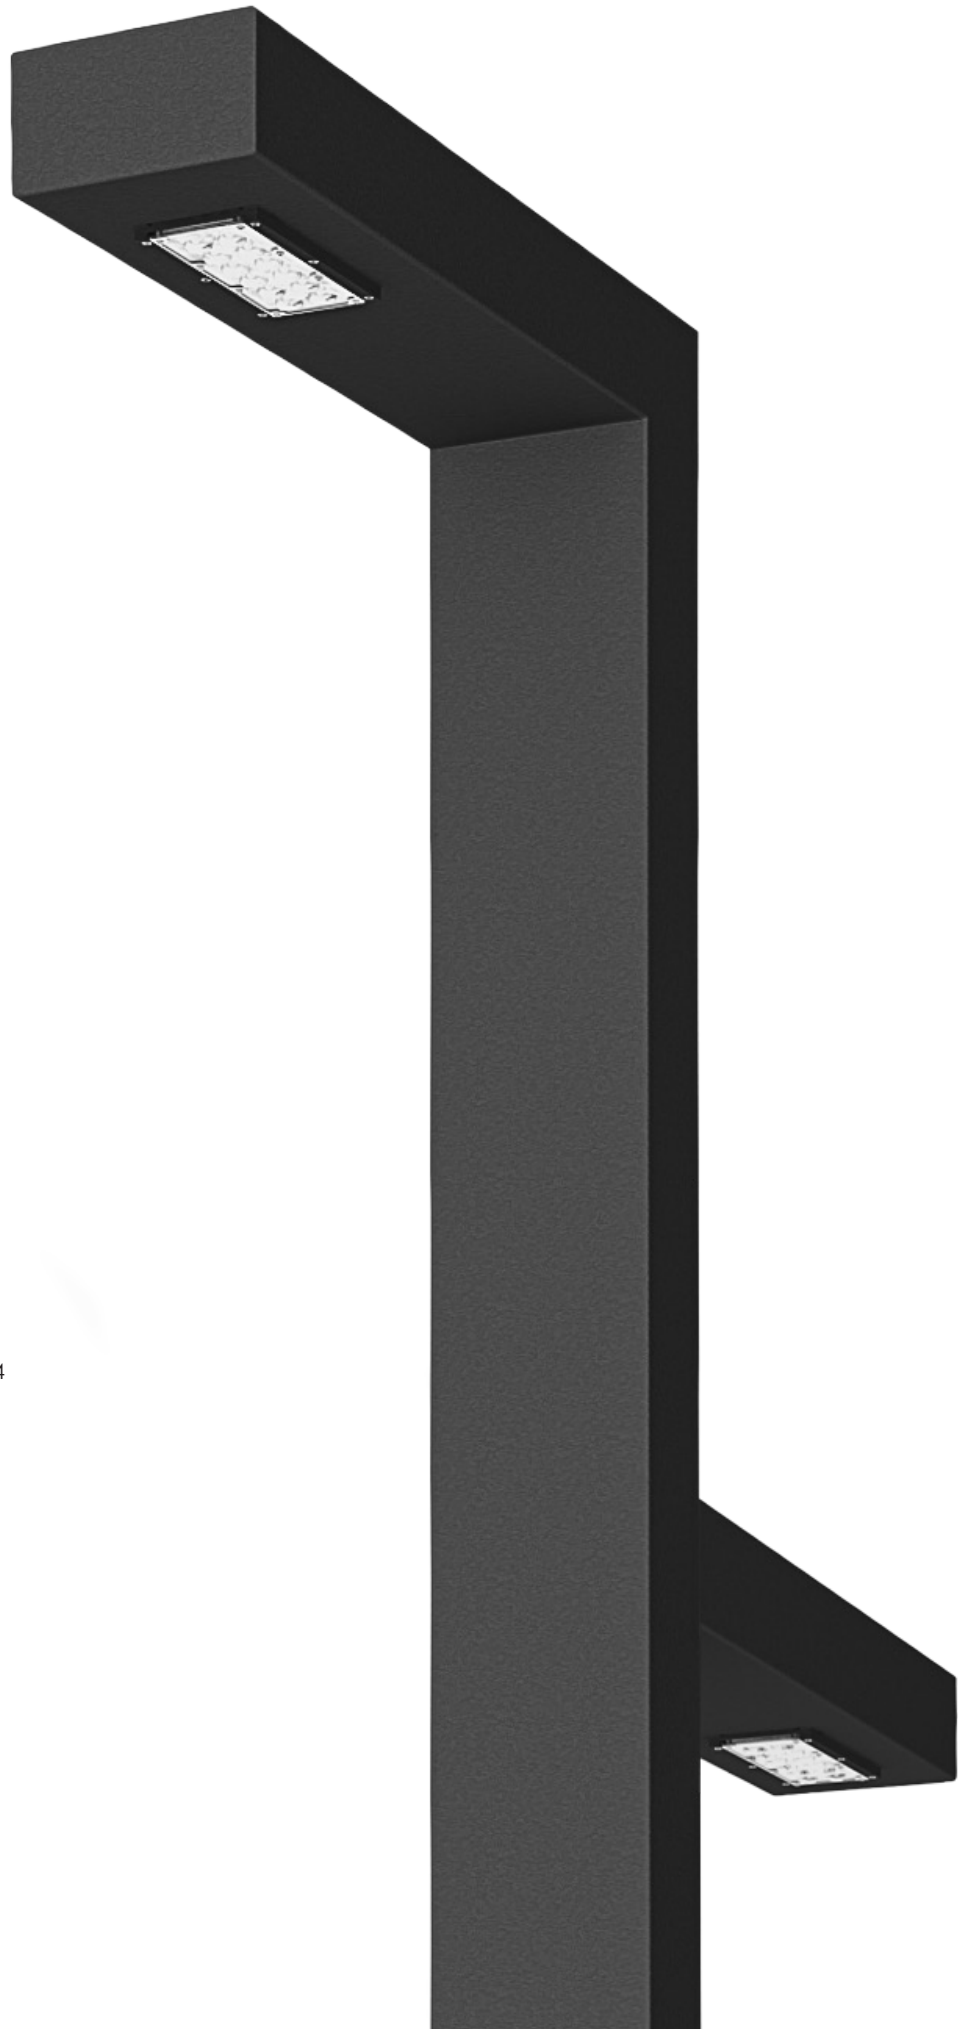

vizULO

WOODPECKER POLE

Woodpecker pole | D head

   Other colors available on request
RAL9005 DB703 RAL9006

Dimensions

Material

Non-alloy structural steel

Finishing

Galvanized + powder coating

Articles:

90000160 - Woodpecker pole, type D, 5100mm, RAL 9005

90000161 - Woodpecker pole, type D, 6100mm, RAL 9005

Optics

W01

W04

W05

W20

W22

W35

W50

W51

W54

W55

VIZULO