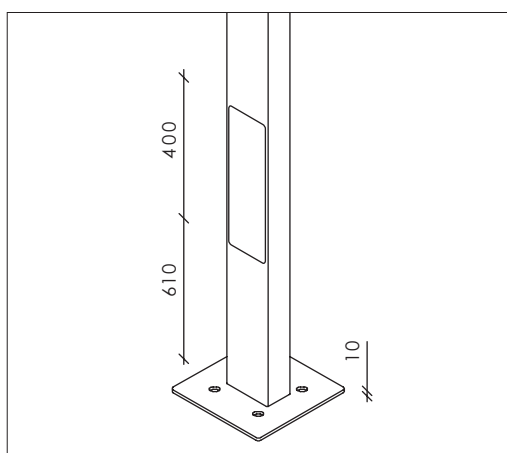

vizULO

WOODPECKER POLE

Woodpecker pole | S head

   Other colors available on request
RAL9005 DB703 RAL9006

Dimensions

Material

Non-alloy structural steel

Finishing

Galvanized + powder coating

Articles:

90000162 - Woodpecker pole, type S, 4100mm, RAL 9005

90000163 - Woodpecker pole, type S, 5100mm, RAL 9005

90000164 - Woodpecker pole, type S, 6100mm, RAL 9005

Optics

W01