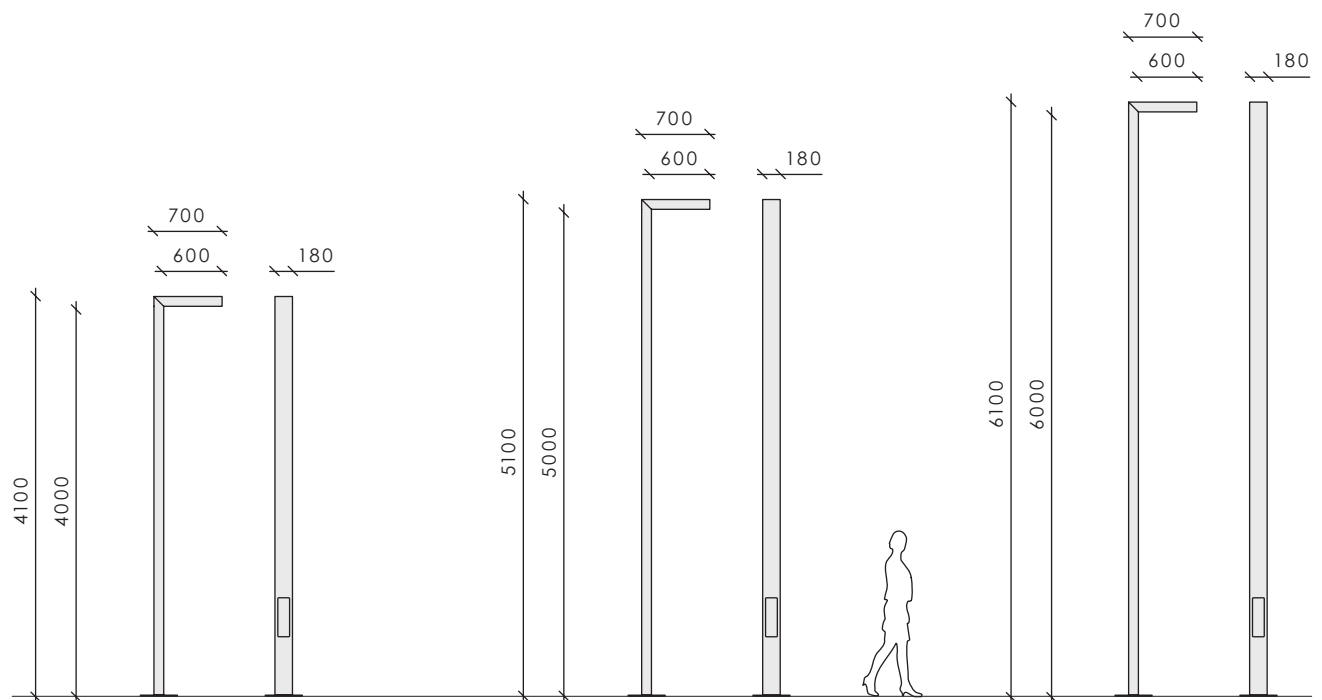

vizULO

WOODPECKER POLE

Woodpecker pole | S head

   Other colors available on request
RAL9005 DB703 RAL9006

Dimensions

Material

Non-alloy structural steel

Finishing

Galvanized + powder coating

Articles:

90000162 - Woodpecker pole, type S, 4100mm, RAL 9005

90000163 - Woodpecker pole, type S, 5100mm, RAL 9005

90000164 - Woodpecker pole, type S, 6100mm, RAL 9005

Optics

W01

W04

W05

W20

W22

W35

W50

W51

W54