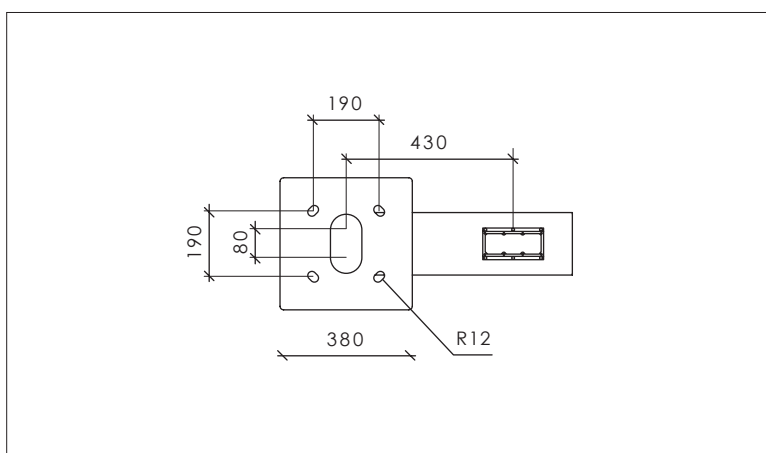

vizULO

WOODPECKER POLE

Woodpecker pole | S head

   Other colors available on request
RAL9005 DB703 RAL9006

Dimensions

Material

Non-alloy structural steel

Finishing

Galvanized + powder coating

Articles:

90000162 - Woodpecker pole, type S, 4100mm, RAL 9005

90000163 - Woodpecker pole, type S, 5100mm, RAL 9005

90000164 - Woodpecker pole, type S, 6100mm, RAL 9005

Optics

W01