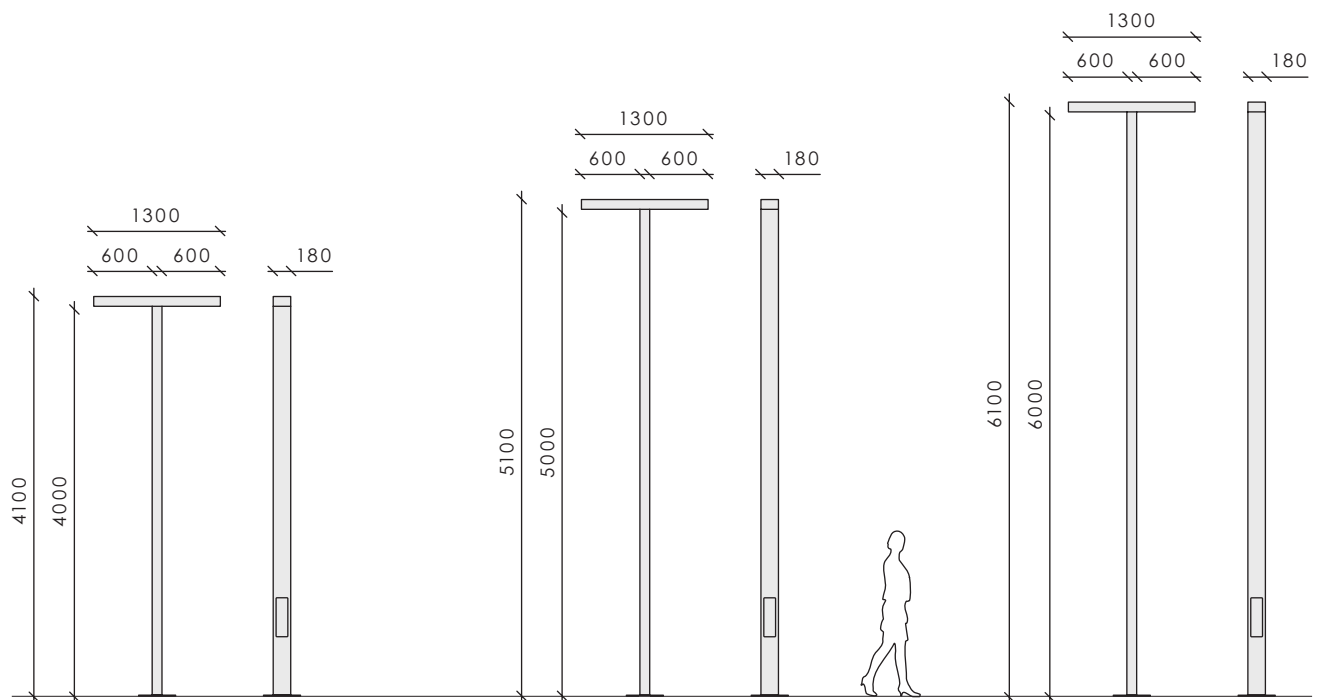

# Woodpecker pole | T head

   Other colors available on request  
RAL9005 DB703 RAL9006

## Dimensions

### Articles:

90000165 - Woodpecker pole, type T, 4100mm, RAL 9005

90000166 - Woodpecker pole, type T, 5100mm, RAL 9005

90000167 - Woodpecker pole, type T, 6100mm, RAL 9005