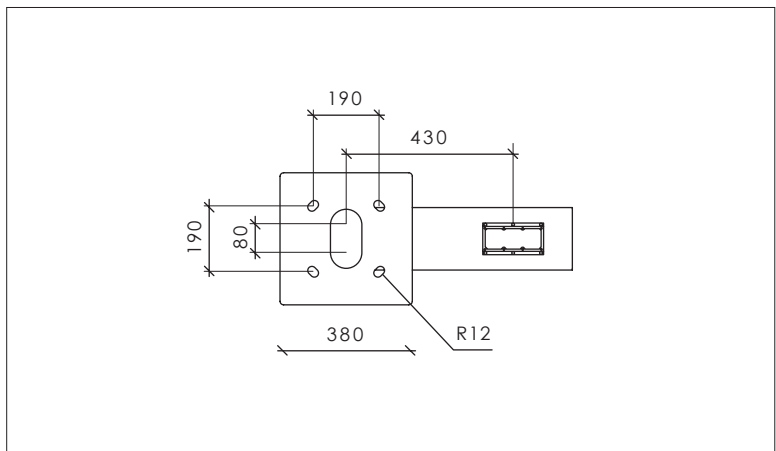

Woodpecker pole | T head

Other colors available on request
RAL9005 DB703 RAL9006