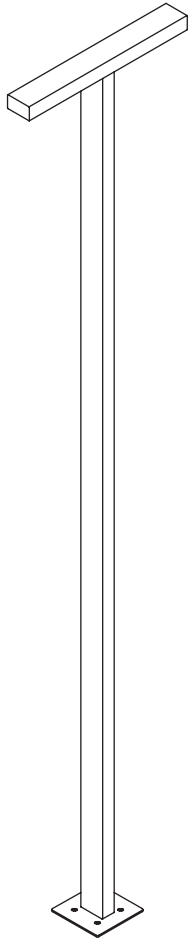

# Woodpecker pole | T head

   Other colors available on request  
RAL9005 DB703 RAL9006

## Dimensions

### Material

Non-alloy structural steel

### Articles:

90000165 - Woodpecker pole, type T, 4100mm, RAL 9005

90000166 - Woodpecker pole, type T, 5100mm, RAL 9005

90000167 - Woodpecker pole, type T, 6100mm, RAL 9005