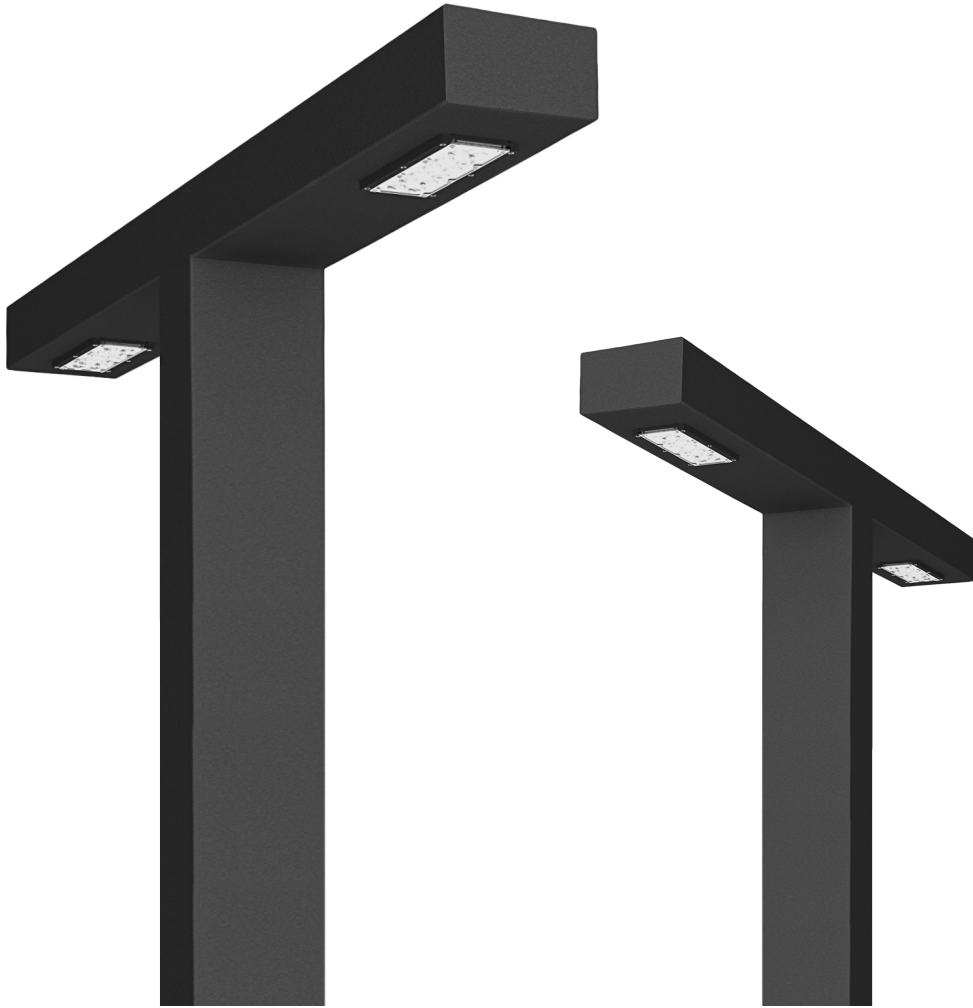

**vizULO**

WOODPECKER POLE

# Woodpecker pole | T head

   Other colors available on request  
RAL9005 DB703 RAL9006

## Dimensions