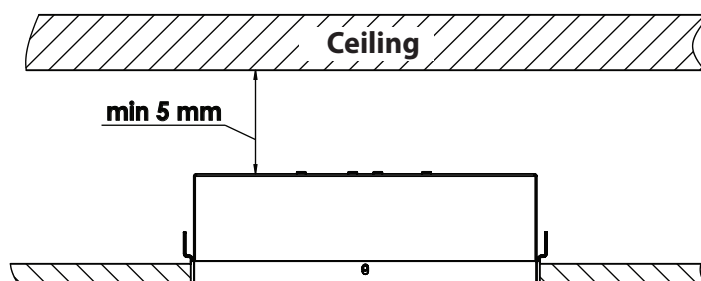

ВНИМАНИЕ!

- •Соблюдайте минимальное указанное расстояние от потолка!
- •Не накрывайте светодиодный светильник с теплоизоляцией материал!